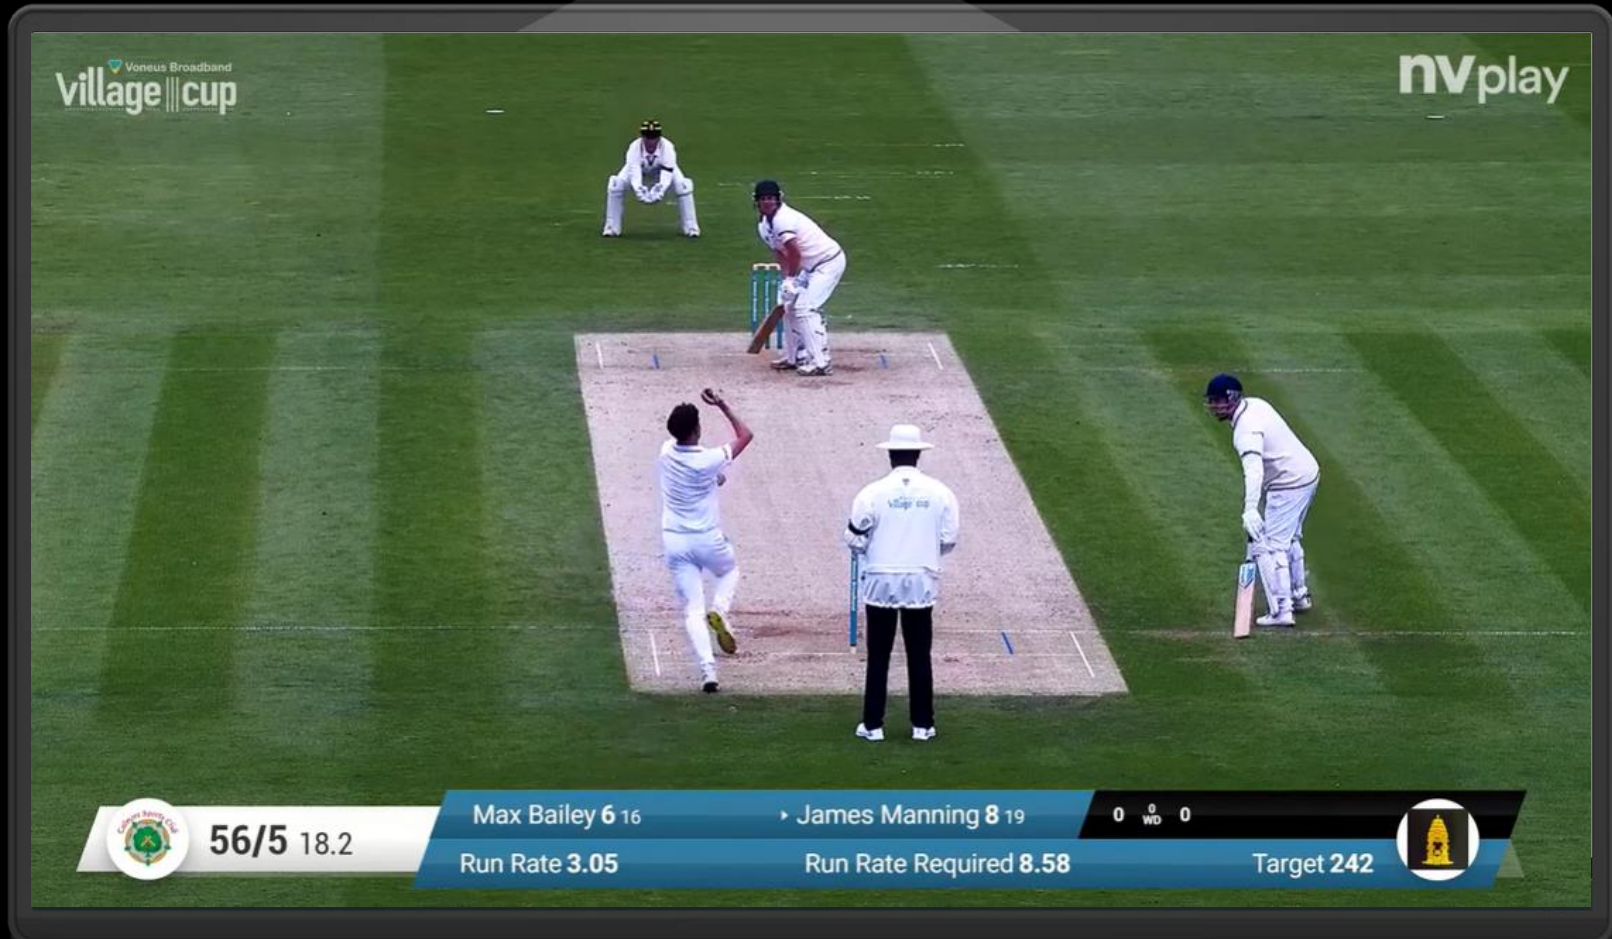

Broadcast grade live streaming, straight out of the box.

(CLICK ON LINK TO SEE EXAMPLE)