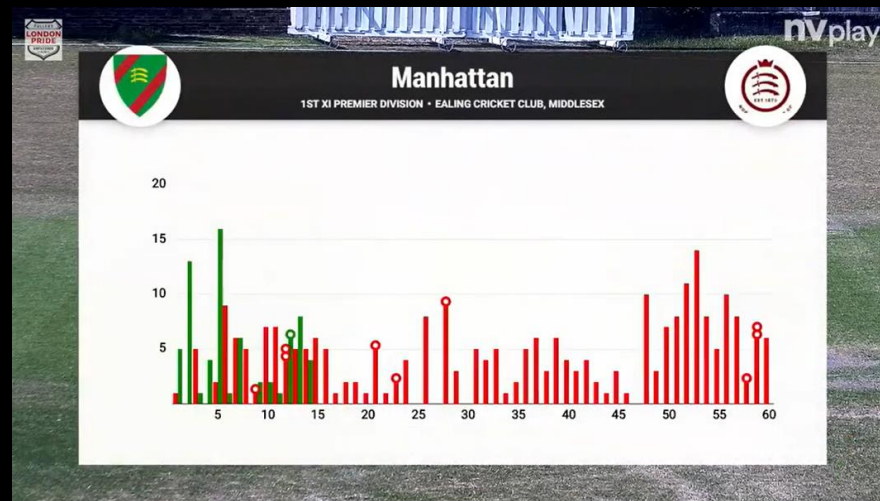

Tea: Ealing CC 1st XI require 191 runs

Match Summary

Score Overlay

Manhattan

Run Rate

Worm

**A fresh new
live stream
broadcast
graphics
system is
coming
soon, ready
in time for
the 2023
season.**

watch this space...