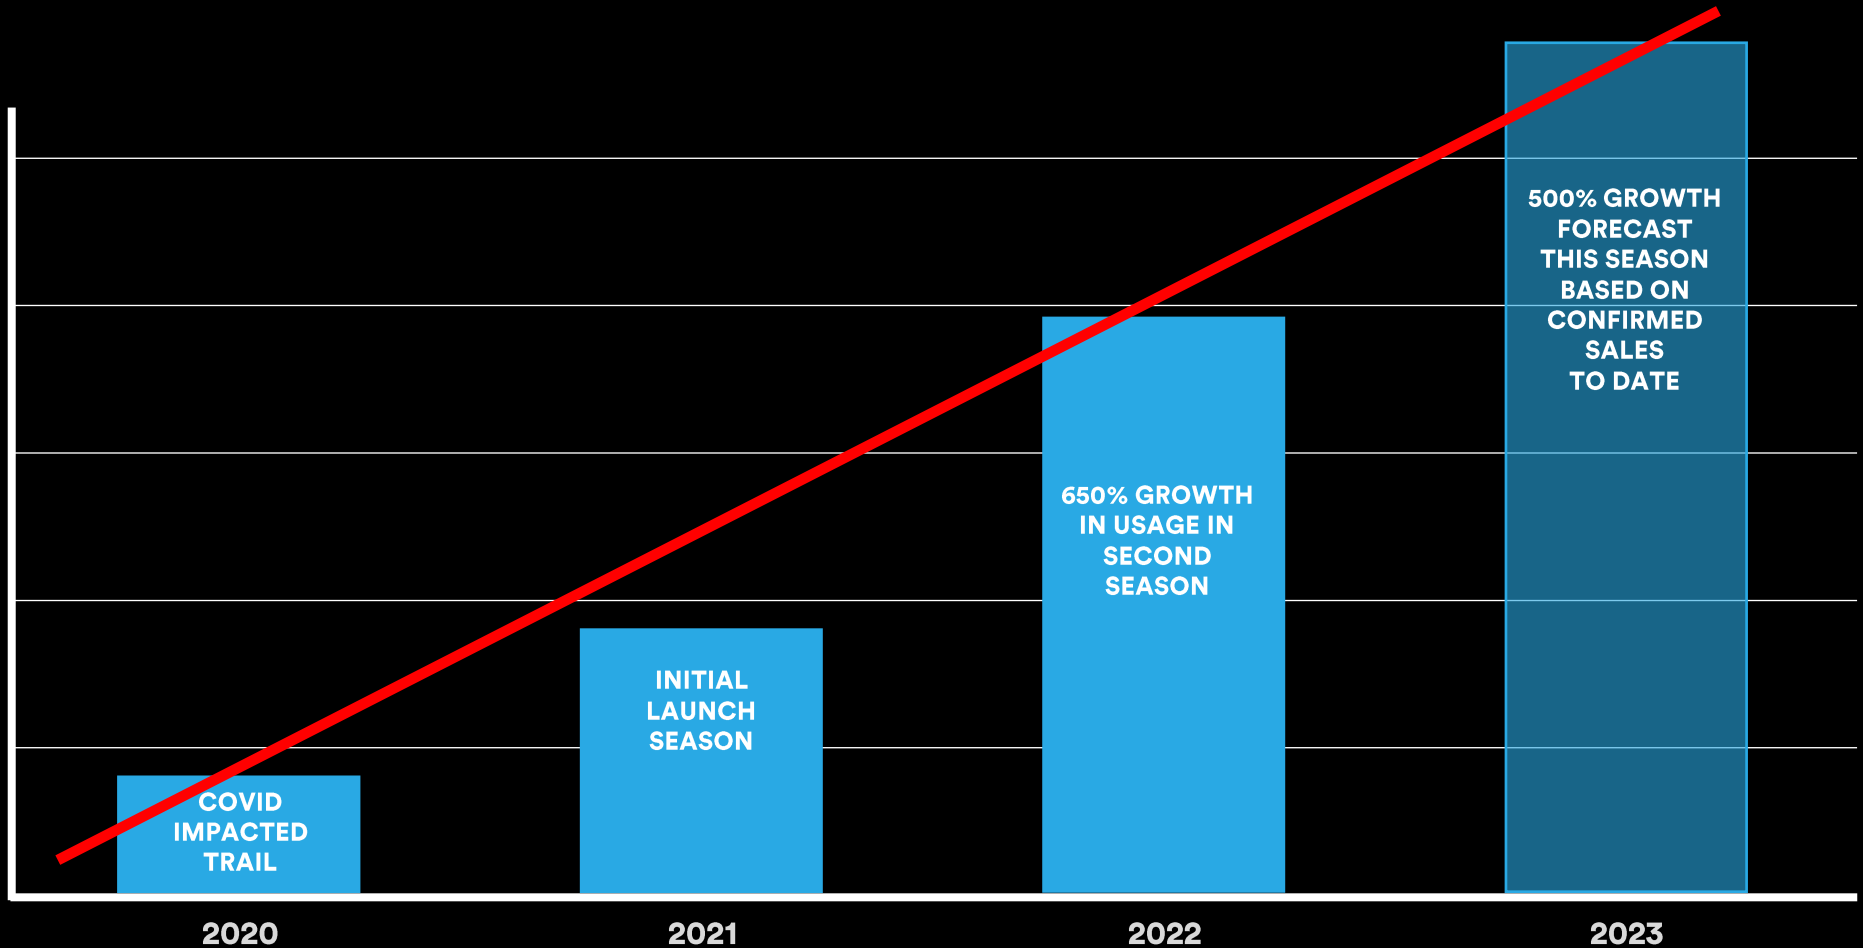

With hundreds of new Clubs joining the streaming revolution every season.