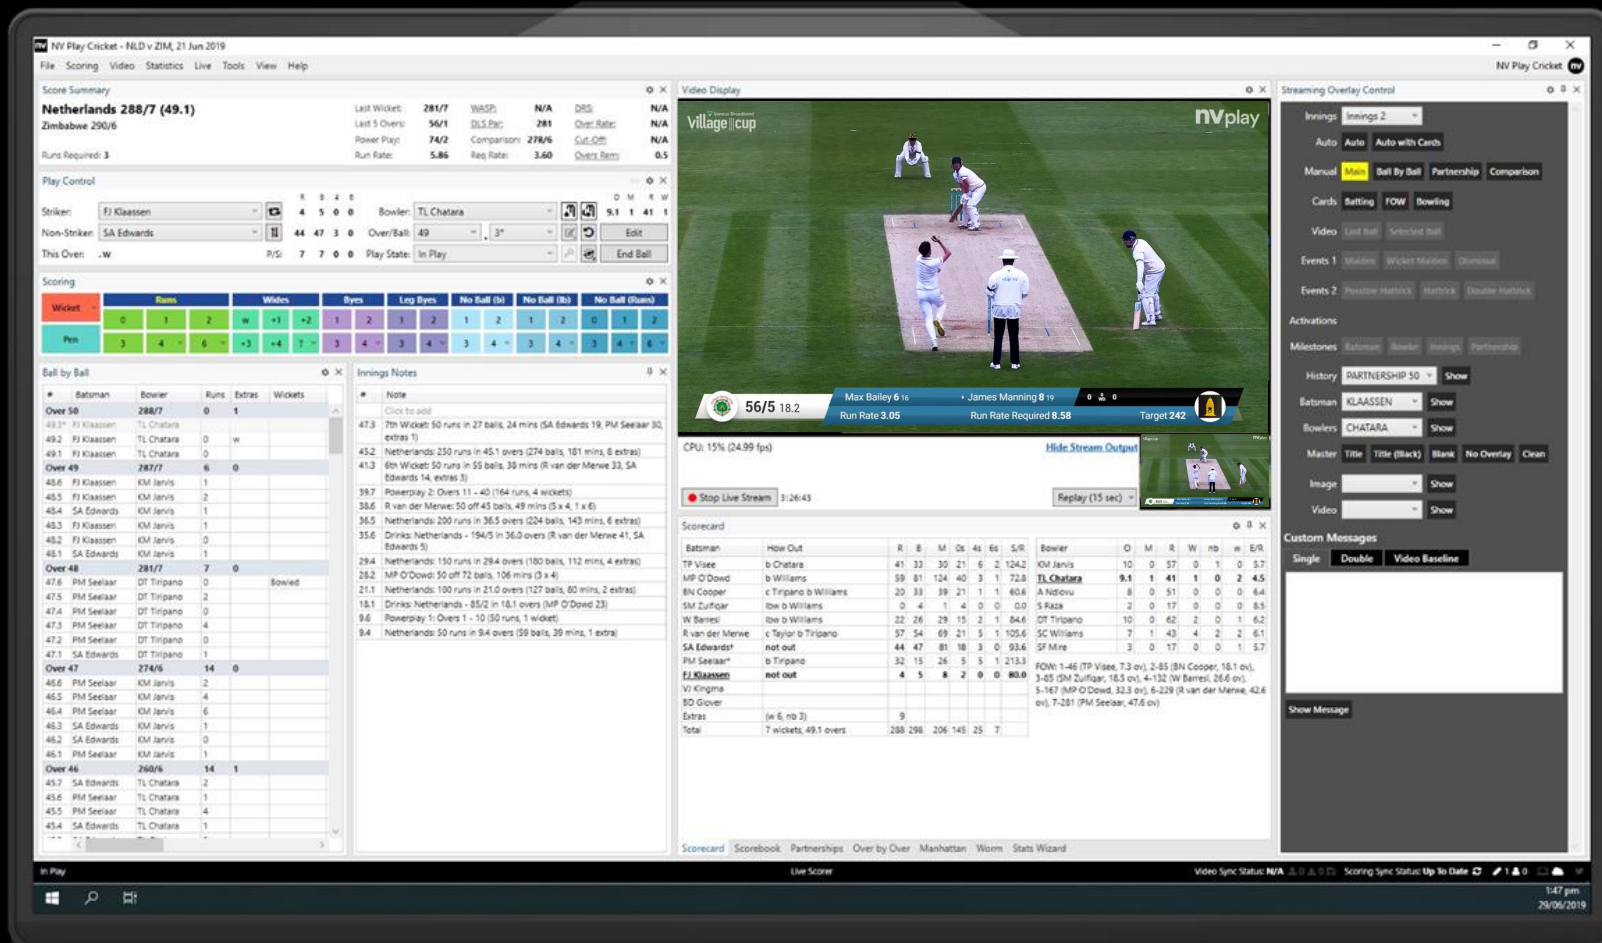

Options for both automated 'lock and leave' and fully produced live streams with a broad selection of broadcast quality graphics updated with real time scoring data, including instant slow motion video replays.