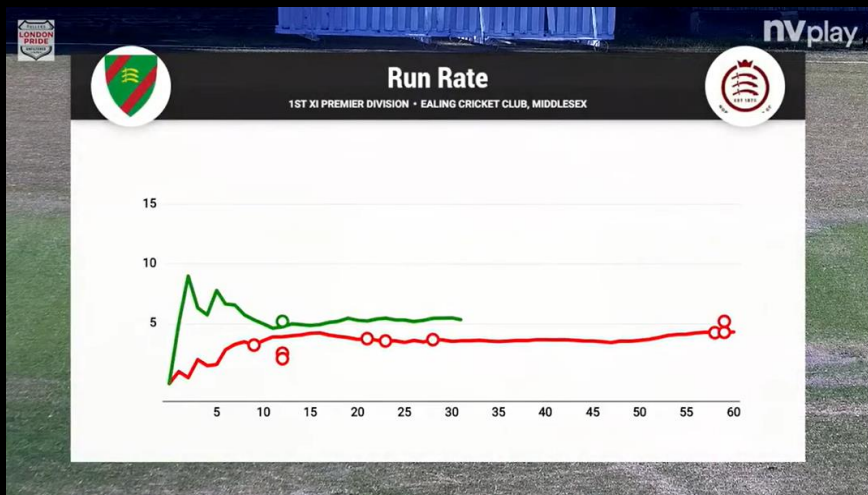

Tea: Ealing CC 1st XI require 191 runs

Match Summary

Score Overlay

Manhattan

Run Rate

Worm

**A fresh new
live stream
broadcast
graphics
system is
coming
soon, ready
in time for
the 2023
season.**

watch this space...